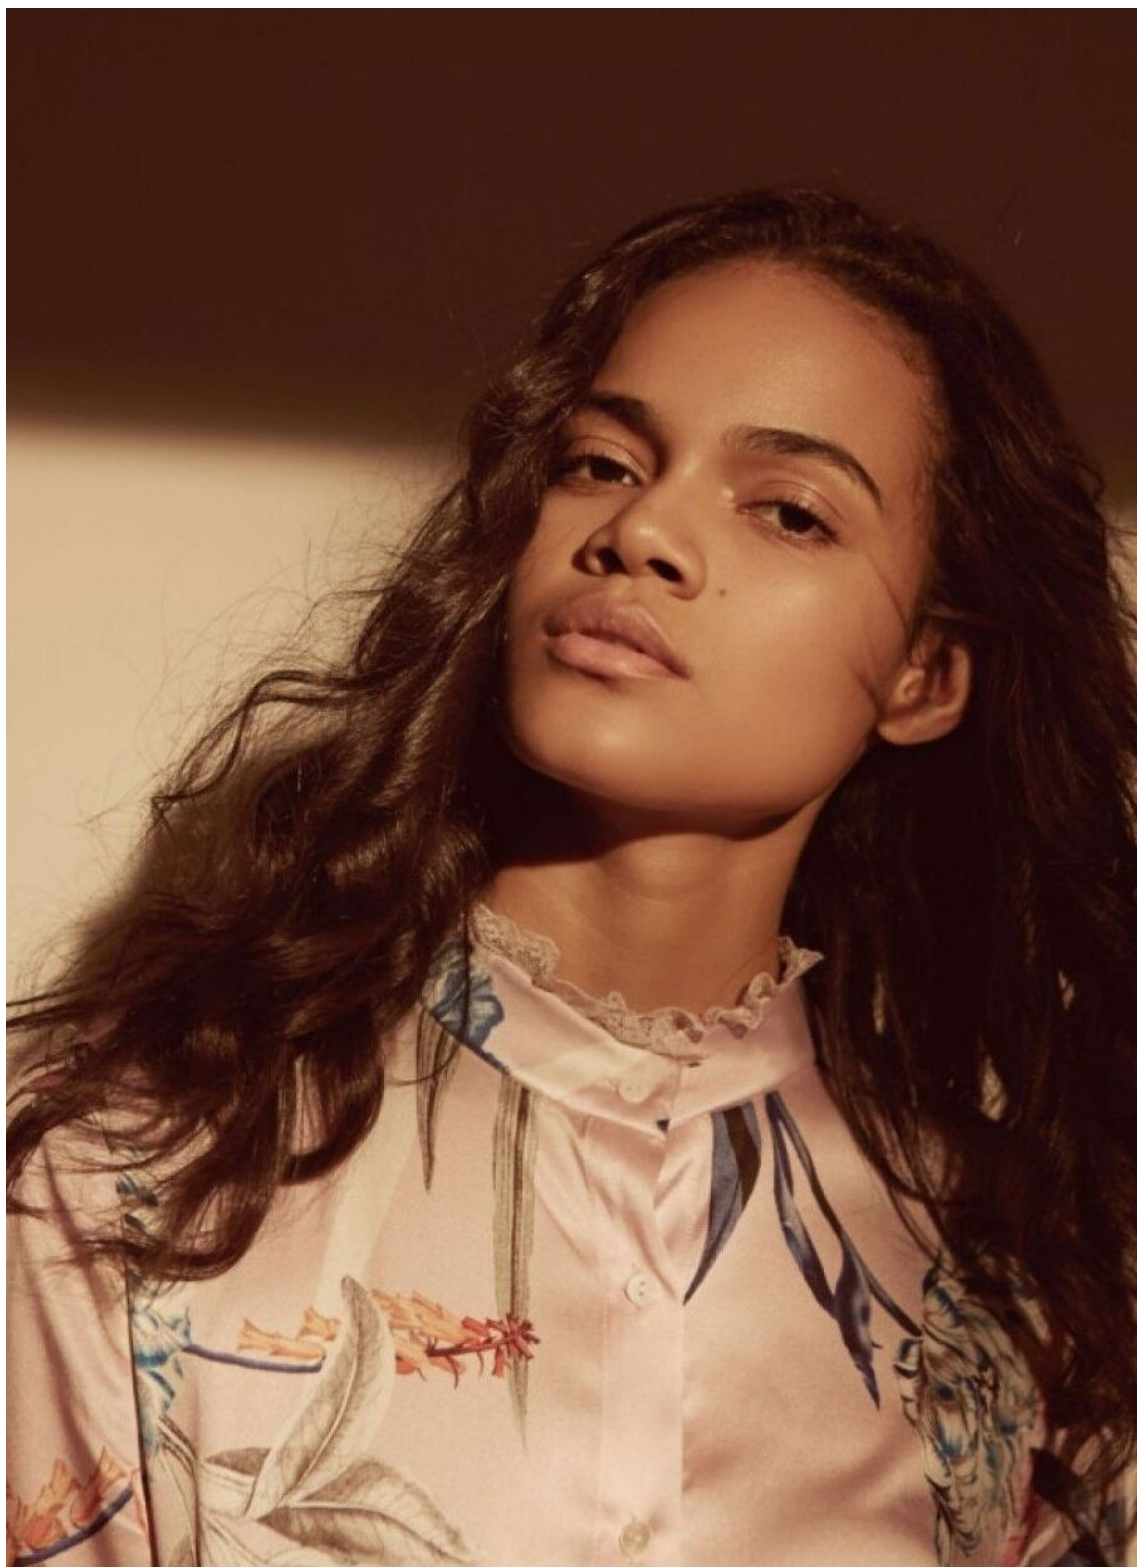

ARICIA LIMA DA SILVA

height 5'9.5 · bust 32" · cup A/B · waist 24.5" · hips 35.5" · dress 36 EU/6 US/8 UK
shoes size 39 EU/8 US/6 UK · hair black · eyes brown

MGM
MODELS

MGM
MODELS

ARICIA LIMA DA SILVA

height 5'9.5 · bust 32" · cup A/B · waist 24.5" · hips 35.5" · dress 36 EU/6 US/8 UK
shoes size 39 EU/8 US/6 UK · hair black · eyes brown