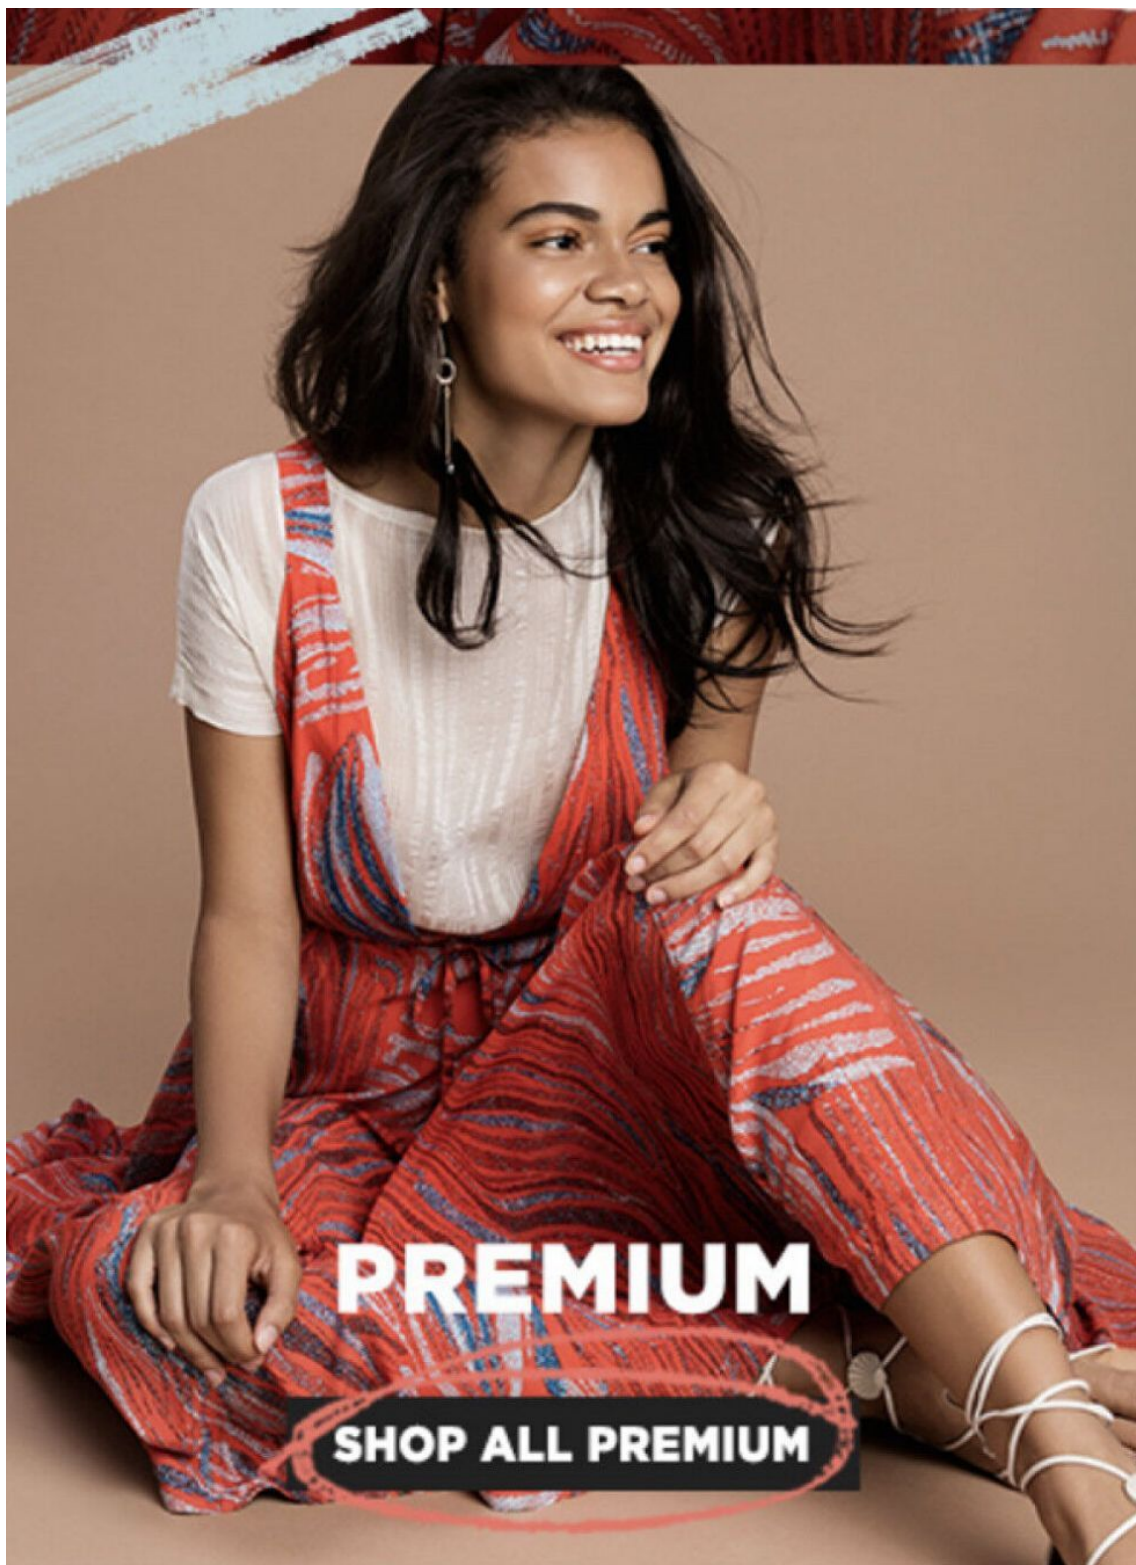

ARICIA LIMA DA SILVA

height 5'9.5 · bust 32" · cup A/B · waist 24.5" · hips 35.5" · dress 36 EU/6 US/8 UK
shoes size 39 EU/8 US/6 UK · hair black · eyes brown